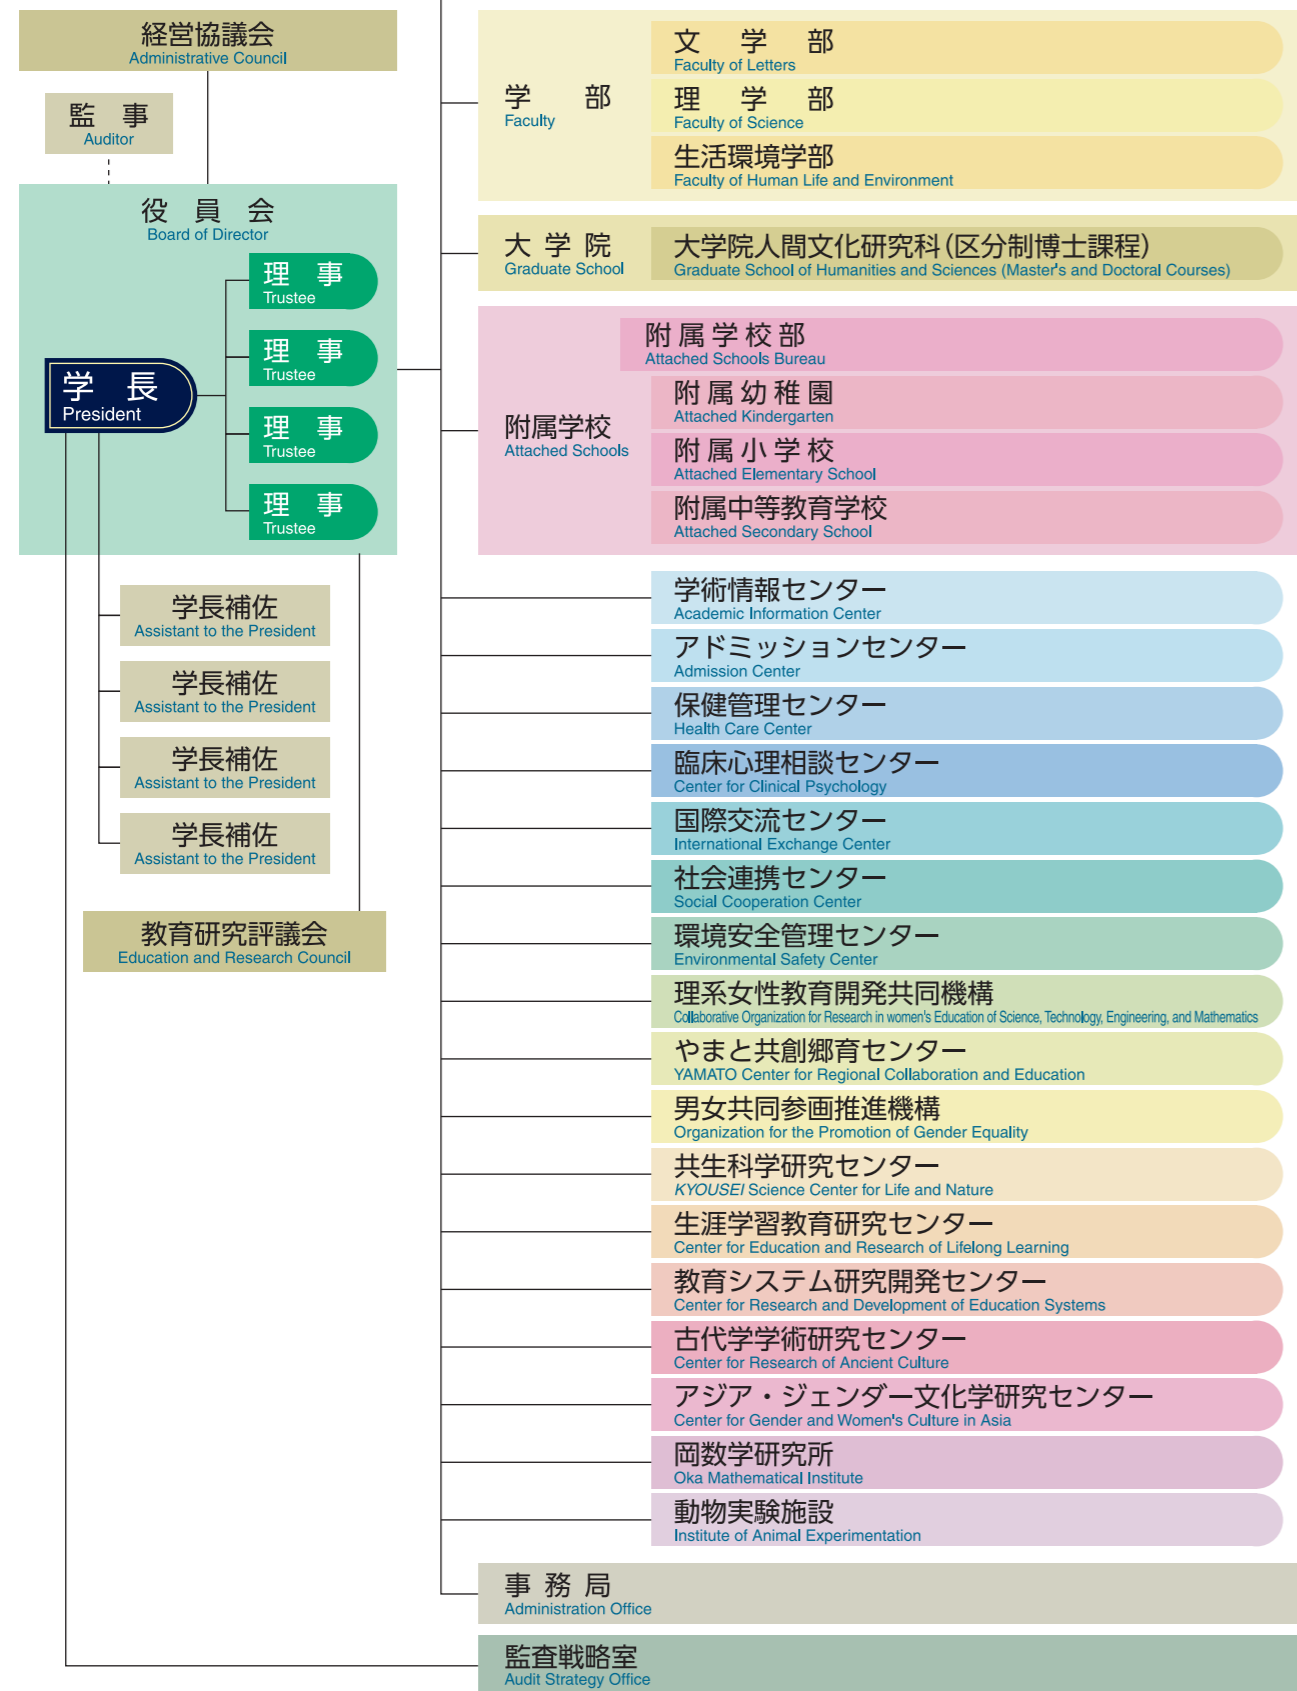

運営機構 Administrative Structure

学内運営組織 - 室 - Administrative Organization - Office -